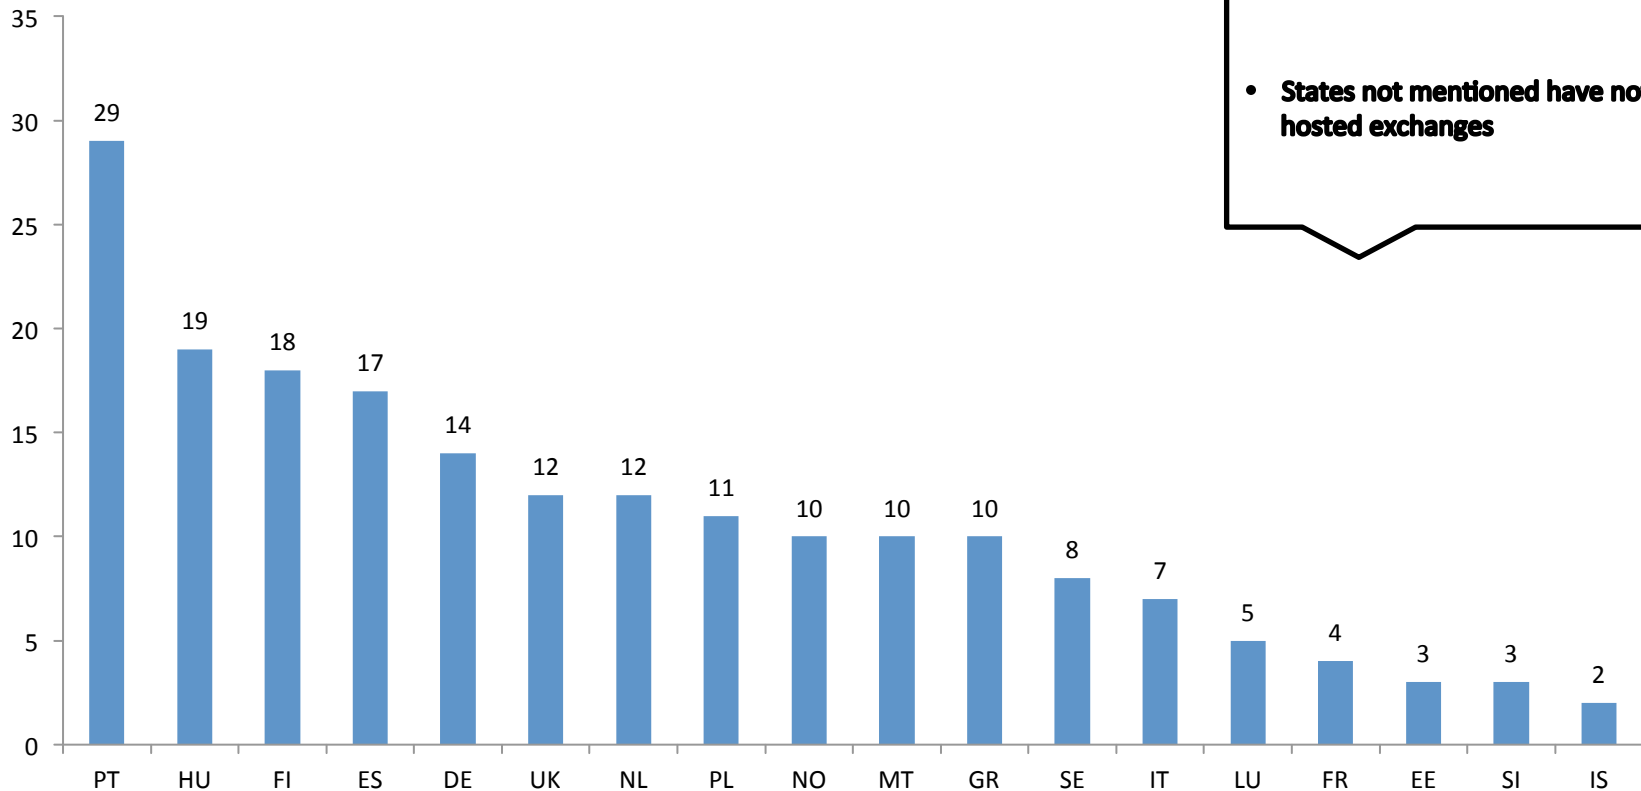

Status Exchanges

Completed exchanges

196 Experts **hosted** by 18 states

• States not mentioned have not hosted exchanges